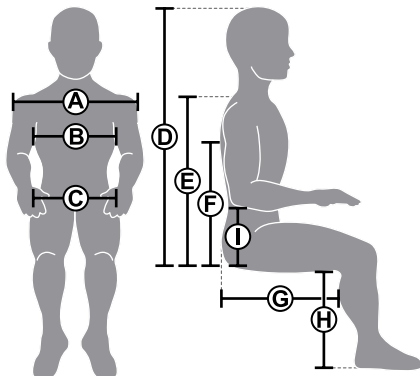

same as invoice address

Address: _____
 Post code + city: _____
 Country: _____

Base price: € 6.890,00

2. PATIENT INFORMATION

Weight _____ A. Shoulder width _____ D. Max sitting height _____ G. Thigh depth _____
 Height _____ B. Chest width _____ E. Shoulder height _____ H. Lower leg length _____
 C. Hip width _____ F. Axilla height _____ I. Elbow height _____